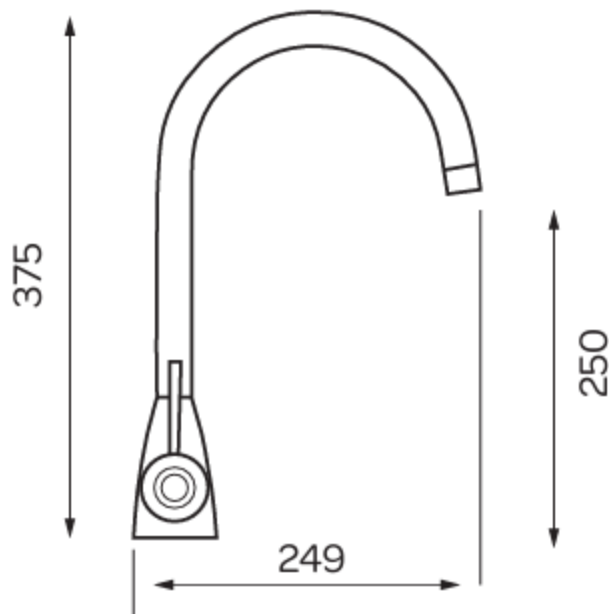

K-Vit

Mono Sink Mixer Brushed Steel KST008

- One of 15 contemporary kitchen taps available from the K-Vit range
- Manufactured from high quality brass material
- Suitable for deck mounted installation
- Guarantee: Lifetime (All moving parts and working components are covered for 12 months from the date of purchase)
- Waste not included

Technical drawing

Kartell Code	0.2 Bar	0.5 Bar	1 Bar	2 Bar	3 Bar
KST007/008	3.9	6.2	8.7	12.2	14.9