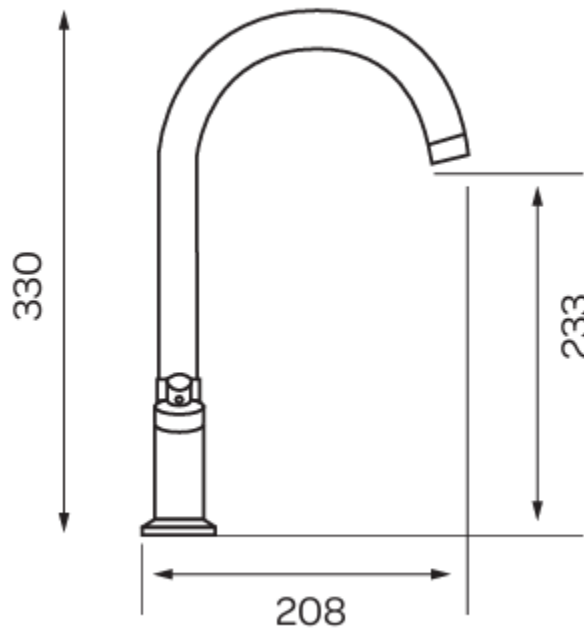

## Mono Sink Mixer KST009

- One of 15 contemporary kitchen taps available from the K-Vit range
- Manufactured from high quality brass material
- Suitable for deck mounted installation
- Guarantee: Lifetime (All moving parts and working components are covered for 12 months from the date of purchase)
- Waste not included

**Technical drawing**

Kartell Code	0.2 Bar	0.5 Bar	1 Bar	2 Bar	3 Bar
KST009	6	9.4	13.1	18.2	22.4