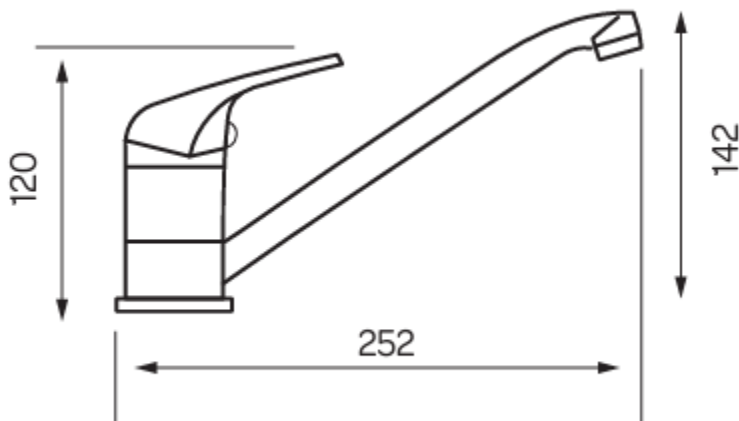

K-Vit

Mono Sink Mixer KST012

- One of 15 contemporary kitchen taps available from the K-Vit range
- Manufactured from high quality brass material
- Suitable for deck mounted installation
- Guarantee: Lifetime (All moving parts and working components are covered for 12 months from the date of purchase)
- Waste not included

Technical drawing

Kartell Code	0.2 Bar	0.5 Bar	1 Bar	2 Bar	3 Bar
KST012	6.8	10.9	15.1	21.6	26.5