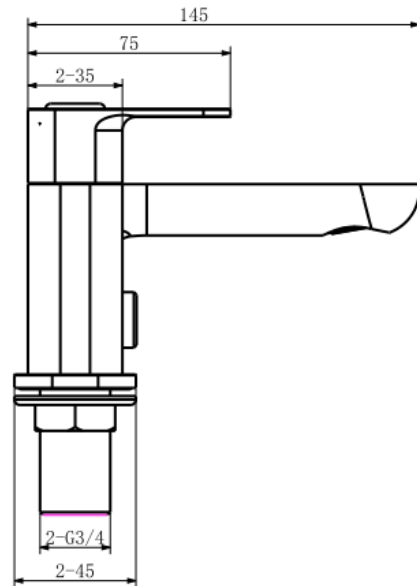

TAP273VIJ-Visage Bath Shower Mixer

BAR CODE: 5055681449872

COLOUR: CHROME

WEIGHT:

NET 1.58 kg (Tap only)

GROSS 2.45 kg

STANDARDS: BS EN 200

NOTES:

SHOWER HOSE AND HAND SET 3/4" BSP CONNECTIONS

CERAMIC DISC TECHNOLOGY WALL BRACKET

Flow Rate:

| 0 . 2 bar | 0 . 5 bar | 1 bar | 2 bar | 3 bar |
|-----------|-----------|-------|-------|-------|
| 11.9 L | 16.5 L | 22 L | 30L | 38L |

BOX SIZE 250X155X173