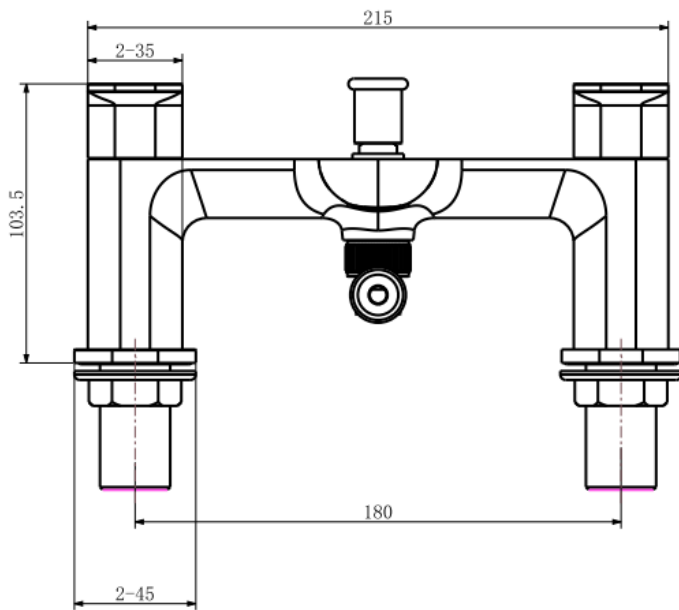

TAP273VIJ-Visage Bath Shower Mixer

BAR CODE: 5055681449872

COLOUR: CHROME

WEIGHT:

NET 1.58 kg (Tap only)

GROSS 2.45 kg

STANDARDS: BS EN 200

NOTES:

SHOWER HOSE AND HAND SET 3/4" BSP CONNECTIONS

CERAMIC DISC TECHNOLOGY WALL BRACKET

Flow Rate:

| 0 . 2 bar | 0 . 5 bar | 1 bar | 2 bar | 3 bar |
|-----------|-----------|-------|-------|-------|
| 11.9 L | 16.5 L | 22 L | 30L | 38L |

BOX SIZE 250X155X173