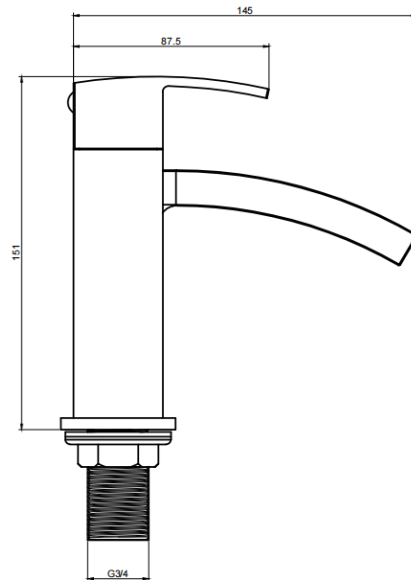

**TAP003FLJ-Flair Bath Shower Mixer**

**BAR CODE:** 5055681449728

**COLOUR:** CHROME

**WEIGHT:**

**NET** 2.54 kg (tap only)

**GROSS** 3.24 KG

**STANDARDS:** BS EN 200

**NOTES:**

**SHOWER HOSE AND HAND SET 3/4" BSP CONNECTIONS  
CERAMIC DISC TECHNOLOGY WALL BRACKET**

**Flow Rate:**

0 . 2 bar	0 . 5 bar	1 bar	2 bar	3 bar
5.5 L	9.3 L	13.5 L	19.9 L	24.6L

**BOX SIZE 240X155X205**