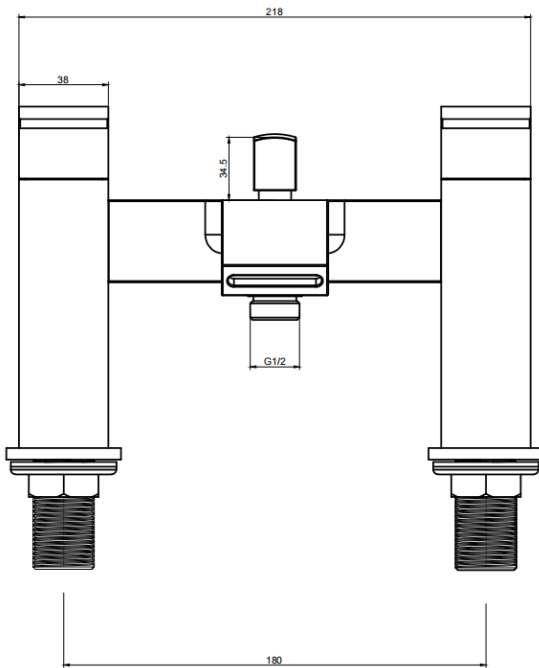

**TAP003FLJ-Flair Bath Shower Mixer**

**BAR CODE:** 5055681449728

**COLOUR:** CHROME

**WEIGHT:**

**NET** 2.54 kg (tap only)

**GROSS** 3.24 KG

**STANDARDS:** BS EN 200

**NOTES:**

**SHOWER HOSE AND HAND SET 3/4" BSP CONNECTIONS  
CERAMIC DISC TECHNOLOGY WALL BRACKET**

**Flow Rate:**

0 . 2 bar	0 . 5 bar	1 bar	2 bar	3 bar
5.5 L	9.3 L	13.5 L	19.9 L	24.6L

**BOX SIZE 240X155X205**