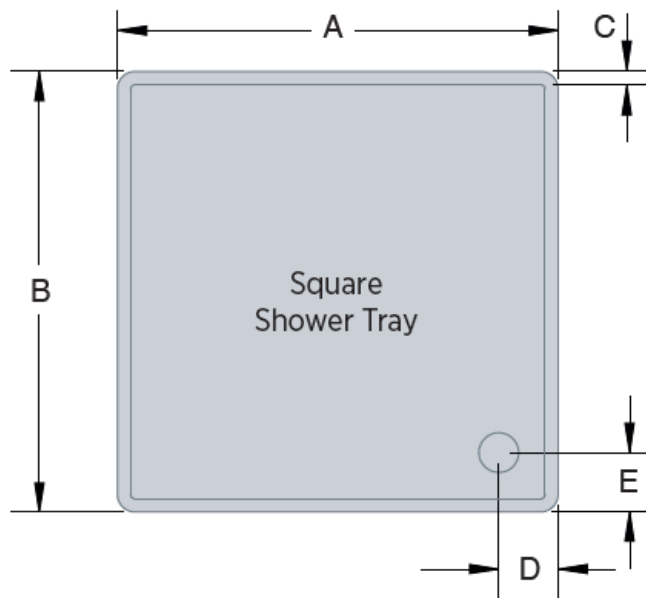

## Low Profile Shower Trays - Square

- Manufactured in the UK
- 25 Year Guarantee
- Waste sold separately
- Easy Installation
- Contemporary Design

Technical drawing

### Low Profile Shower Trays - Square

Size (mm)	A	B	C	D	E
<b>700 x 700</b>	700	700	52	135	135
<b>760 x 760</b>	760	760	52	135	135
<b>800 x 800</b>	800	800	52	135	135
<b>900 x 900</b>	900	900	52	135	135
<b>1000 x 1000</b>	1000	1000	52	135	135