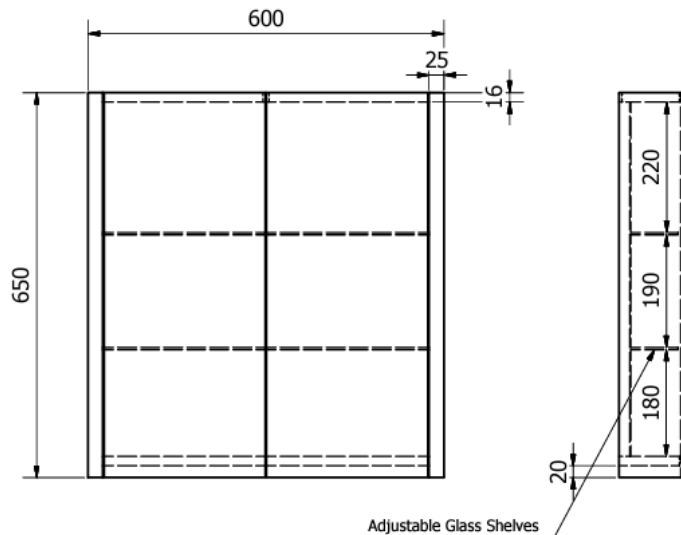

Purity

Purity Mirror Wall Cabinet WHITE 600*650*120

FUR110PU

Purity 600mm White Mirror Cabinet

H: 650mm; W: 600mm; D: 120mm

Soft Close Technology

Made in EU

5 Year Manufacturer's Guarantee

Technical drawing

SOFT CLOSE DOORS