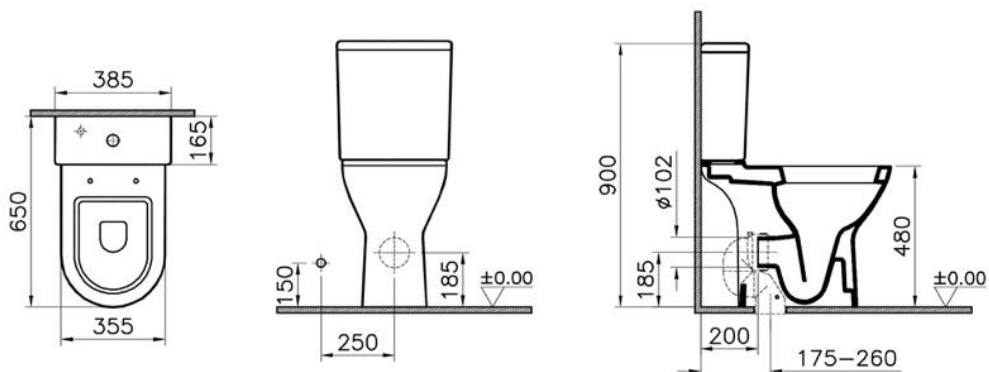

Technical Drawing

*we reserve the right to make technical modifications and alter colours without prior notice