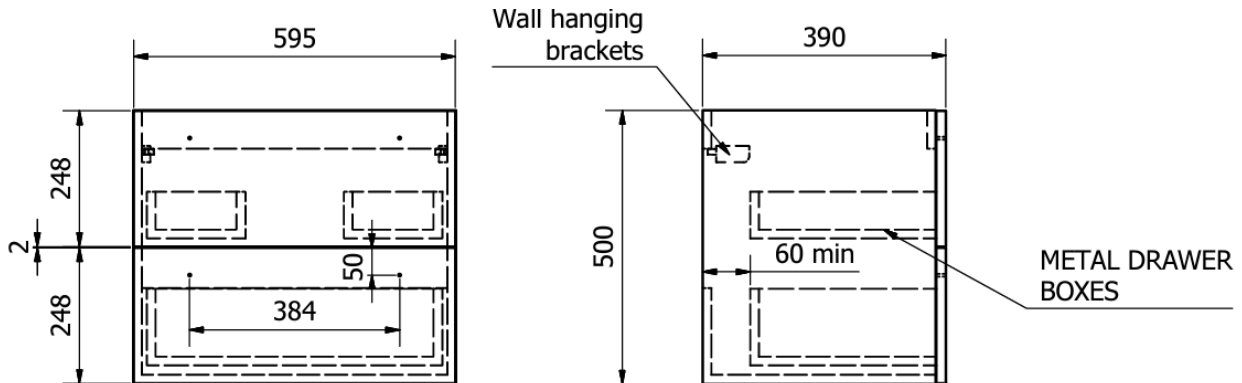

## Wall Mounted 2 Drawer White 600x500x450 FUR022PU

Brushed aluminum handles supplied as standard

Made in the EU

Soft close technology

White gloss finish

2 years guarantee

### Technical drawing

SOFT CLOSE  
DRAWERS AND  
DOORS