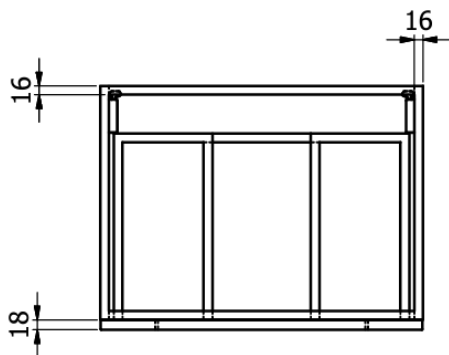

## Wall Mounted 2 Drawer White 600x500x450 FUR022PU

Brushed aluminum handles supplied as standard

Made in the EU

Soft close technology

White gloss finish

2 years guarantee

### Technical drawing

SOFT CLOSE  
DRAWERS AND  
DOORS