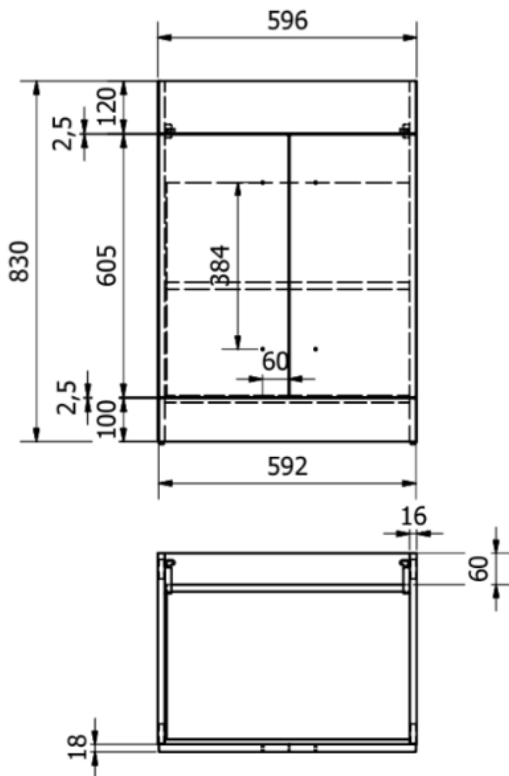

Purity

600mm 2 Door Floor Standing Cloakroom Unit Silver Oak PSO600DO

- Made in the UK
- 2 Year Guarantee
- Easy Fit
- Modern Design

Technical drawing

SHELF TO BE
ADJUSTABLE

SOFT CLOSE
DRAWERS AND
DOORS