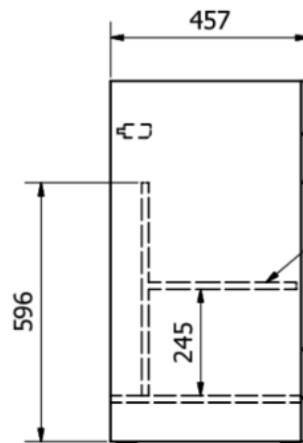

Purity

600mm 2 Door Floor Standing Cloakroom Unit Silver Oak PSO600DO

- Made in the UK
- 2 Year Guarantee
- Easy Fit
- Modern Design

Technical drawing

SHELF TO BE
ADJUSTABLE

SOFT CLOSE
DRAWERS AND
DOORS