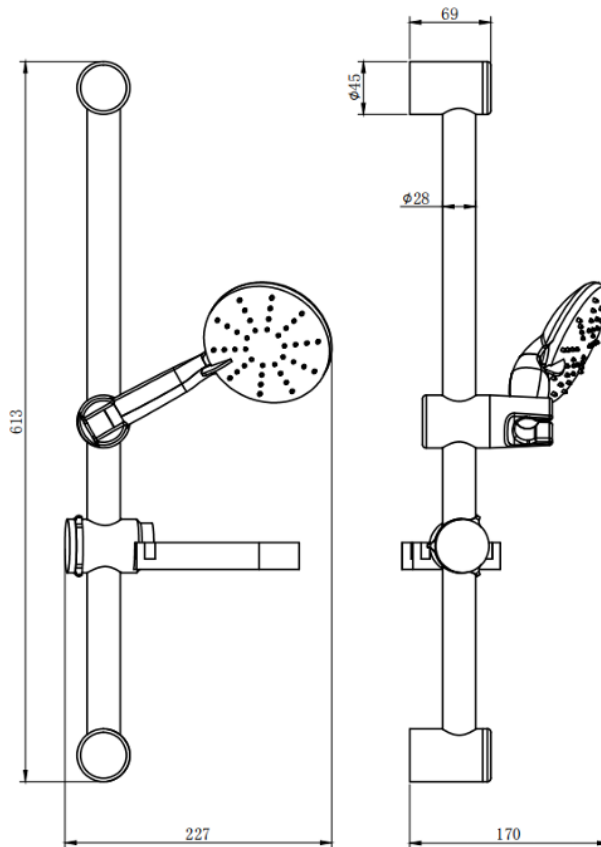

Deluge

SHO080DE

Deluge slide rail kit

- Easy to install and simple to use
- High quality design and build
- Range: K-Vit Shower Accessories
- Eye catching modern design

Technical drawing

BOX SIZE 690X160X90