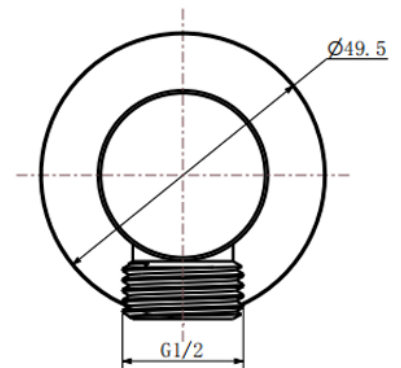

K-Vit

SHO092OE

Round shower outlet elbow

- High quality design and build
- Eye catching modern design

Technical drawing

BOX SIZE 130X70X55