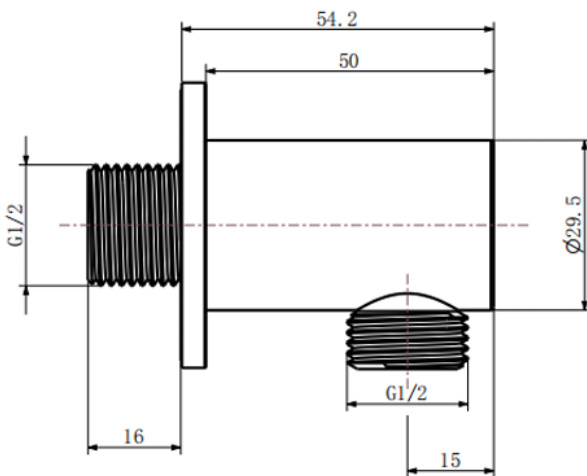

K-Vit

SHO092OE

Round shower outlet elbow

- High quality design and build
- Eye catching modern design

Technical drawing

BOX SIZE 130X70X55