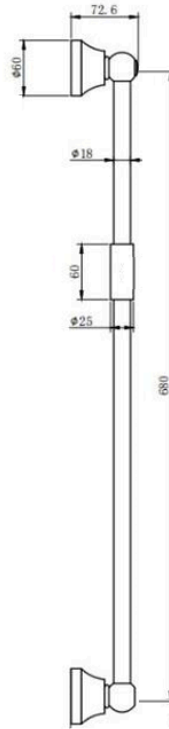

K-Vit

SHO100SR

Traditional Slide Rail

- High quality design and build
- Eye catching modern design

Technical drawing

BOX SIZE 770X120X80