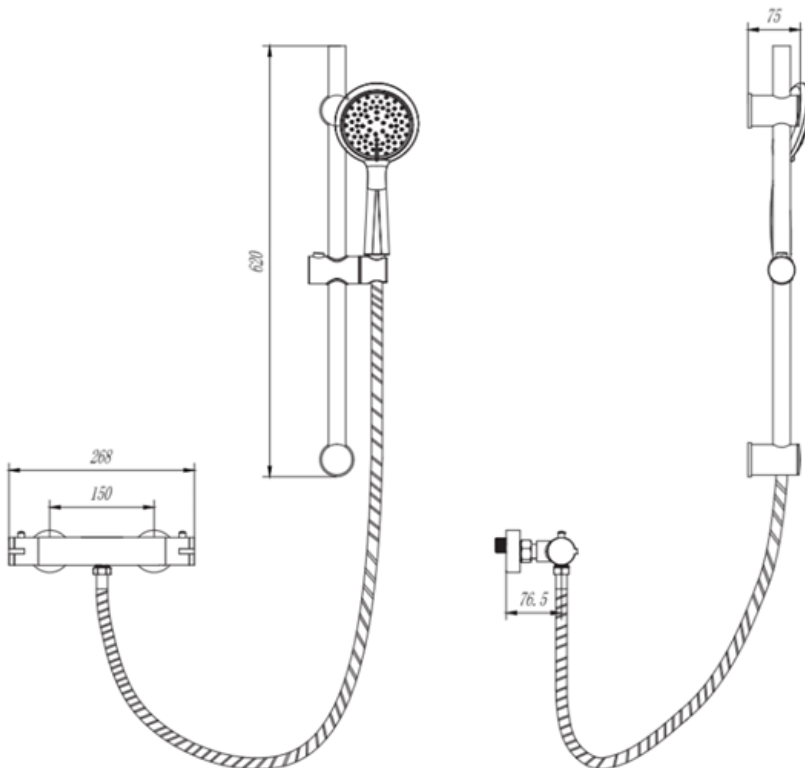

Plan

SHO005PL

Thermostatic Bar Shower with Adjustable Slide Rail Kit

- High quality design and build
- Eye catching modern design

Technical drawing

0 - 2 bar	0 - 5 bar	1 bar	2 bar	3 bar	5 bar
7 L	10 L	14.2 L	21 L	25.3 L	32.6 L

BOX SIZE 690X160X90