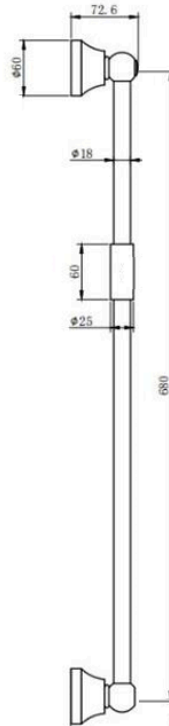

K-Vit

SHO100SR

Traditional Slide Rail

- High quality design and build
- Eye catching modern design

Technical drawing

BOX SIZE 770X120X80