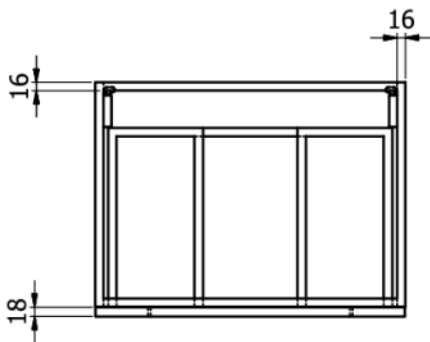

Purity

600mm 2 Drawer Unit Silver Oak PSO600WM

- Made in the UK
- 2 Year Guarantee
- Easy Fit
- Modern Design

Technical drawing

SOFT CLOSE
DRAWERS AND
DOORS