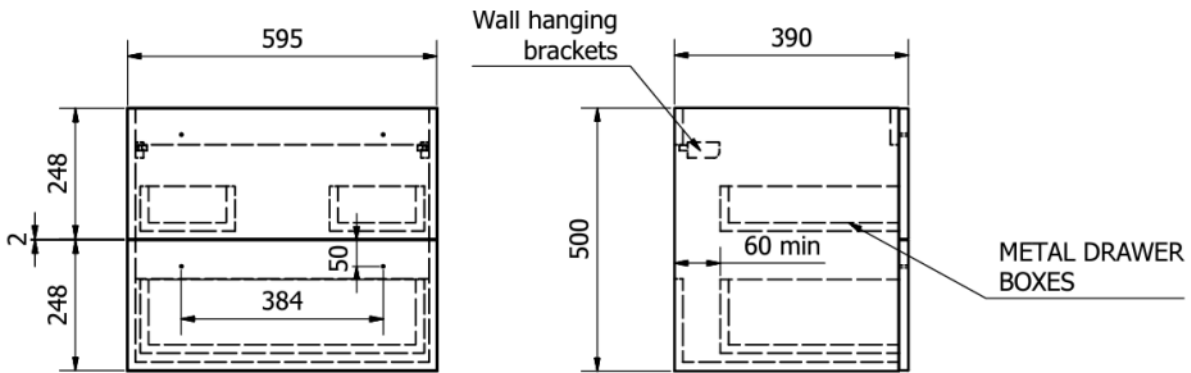

Purity

600mm 2 Drawer Unit Silver Oak PSO600WM

- Made in the UK
- 2 Year Guarantee
- Easy Fit
- Modern Design

Technical drawing

SOFT CLOSE
DRAWERS AND
DOORS