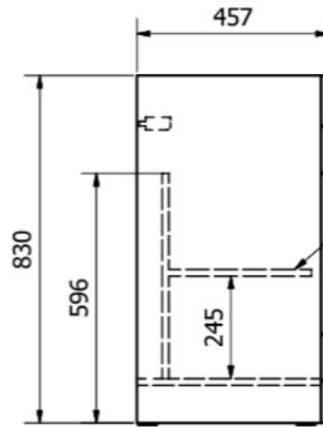

Purity

800mm 2 Door Floor Standing Cloakroom Unit Silver Oak PSO800DO

- Made in the UK
- 2 Year Guarantee
- Easy Fit
- Modern Design

Technical drawing

SHELF TO BE ADJUSTABLE

SOFT CLOSE DOORS
& DRAWERS