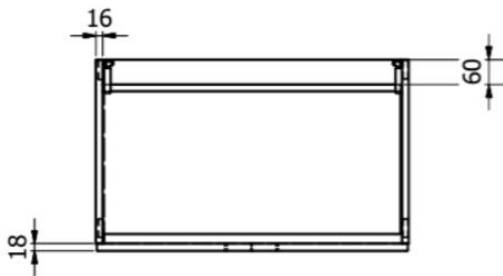

Purity

800mm 2 Door Floor Standing Cloakroom Unit Silver Oak PSO800DO

- Made in the UK
- 2 Year Guarantee
- Easy Fit
- Modern Design

Technical drawing

SHELF TO BE ADJUSTABLE

SOFT CLOSE DOORS
& DRAWERS