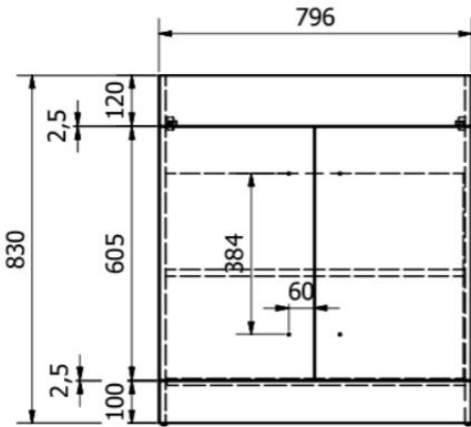

Purity

800mm 2 Door Floor Standing Cloakroom Unit Silver Oak PSO800DO

- Made in the UK
- 2 Year Guarantee
- Easy Fit
- Modern Design

Technical drawing

SHELF TO BE ADJUSTABLE

SOFT CLOSE DOORS
& DRAWERS