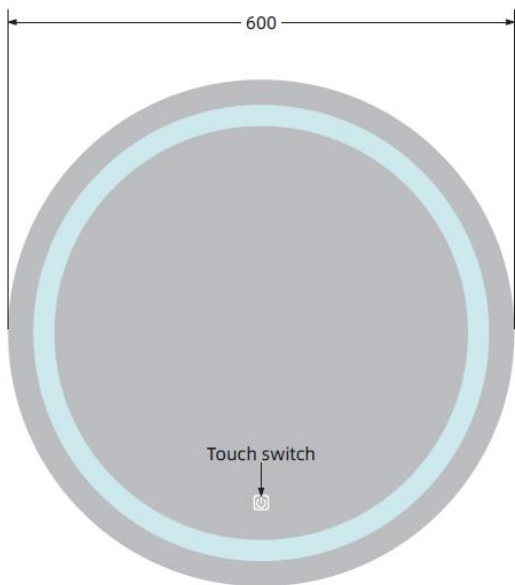

Vista

600mm Circular LED Mirror MIR001

- Easy to install and simple to use
- High quality design and build
- Eye catching modern design
- Contemporary design

Technical drawing

Front view

Back view

Side view