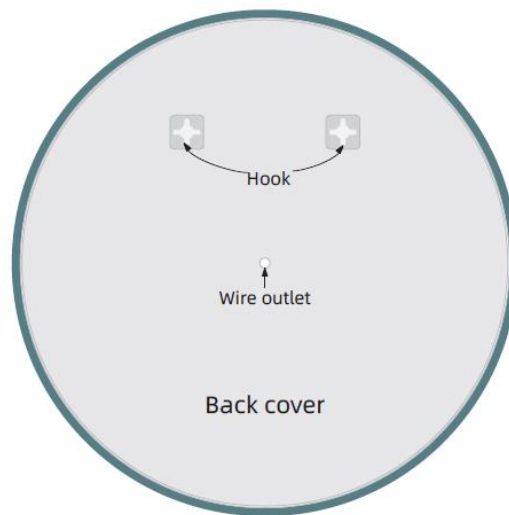

Vista

600mm Circular LED Mirror MIR001

- Easy to install and simple to use
- High quality design and build
- Eye catching modern design
- Contemporary design

Technical drawing

Front view

Back view

Side view