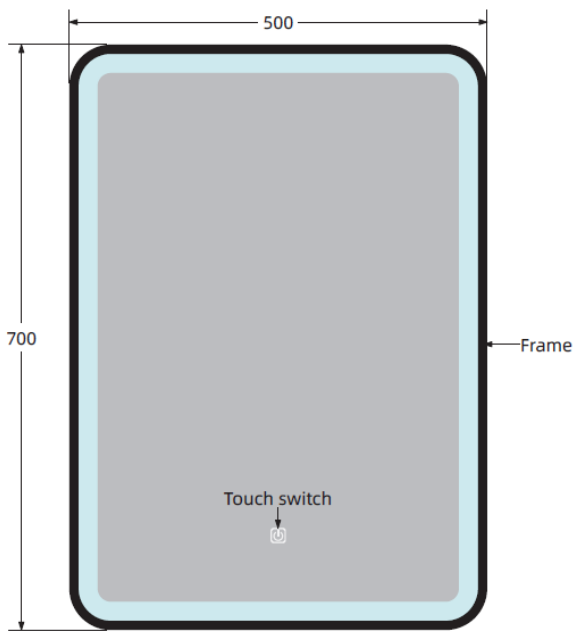

## Square 500mm x 700mm LED Mirror MIR009

- Easy to install and simple to use
- High quality design and build
- Eye catching modern design

### Technical drawing

Front view

Back view

Side view