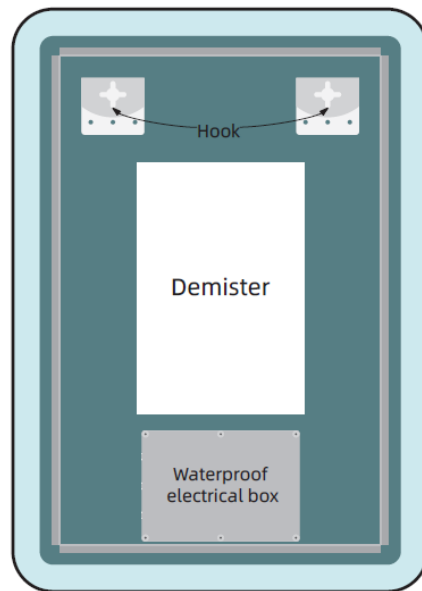

## Square 500mm x 700mm LED Mirror MIR009

- Easy to install and simple to use
- High quality design and build
- Eye catching modern design

### Technical drawing

Front view

Back view

Side view