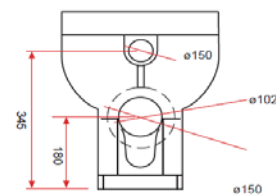

PURE BTW PAN & SEAT

ILLUSTRATION: PURE BTW PAN

CODE: BTW PAN - POT266PU
SOFT CLOSE SEAT - POT265PU

COLOUR: WHITE

WEIGHT: WC PAN SEAT

NET: 23 KG 1.8 KG

GROSS: 24 KG 2.1 KG

STANDARDS: BS EN 997 WCs
BS 3402

NOTES:

VITREOUS CHINA

WATER SAVING 6/4 LITRE FLUSH

SOFT

CLOSE SEAT WITH QUICK RELEASE TOP FIX HINGE

Pure

Back to Wall WC Pan

All dimensions in mm

Scale 1:10

BOX SIZES :- WC PAN = 380 X 500 X 480 mm