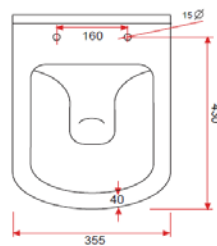

PURE BTW PAN & SEAT

ILLUSTRATION: PURE BTW PAN

CODE: BTW PAN - POT266PU
SOFT CLOSE SEAT - POT265PU

COLOUR: WHITE

WEIGHT: WC PAN SEAT

NET: 23 KG 1.8 KG

GROSS: 24 KG 2.1 KG

STANDARDS: BS EN 997 WCs
BS 3402

NOTES:

VITREOUS CHINA

WATER SAVING 6/4 LITRE FLUSH

SOFT

CLOSE SEAT WITH QUICK RELEASE TOP FIX HINGE

Pure

Back to Wall WC Pan

All dimensions in mm

Scale 1:10

BOX SIZES :- WC PAN = 380 X 500 X 480 mm