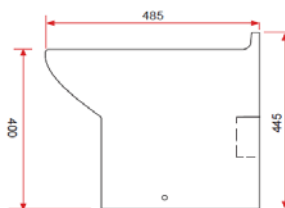

PURE BTW PAN & SEAT

ILLUSTRATION: PURE BTW PAN

CODE: BTW PAN - POT266PU
SOFT CLOSE SEAT - POT265PU

COLOUR: WHITE

WEIGHT: WC PAN SEAT

NET: 23 KG 1.8 KG

GROSS: 24 KG 2.1 KG

STANDARDS: BS EN 997 WCs
BS 3402

NOTES:

VITREOUS CHINA

WATER SAVING 6/4 LITRE FLUSH

SOFT

CLOSE SEAT WITH QUICK RELEASE TOP FIX HINGE

Pure

Back to Wall WC Pan

All dimensions in mm

Scale 1:10

BOX SIZES :- WC PAN = 380 X 500 X 480 mm