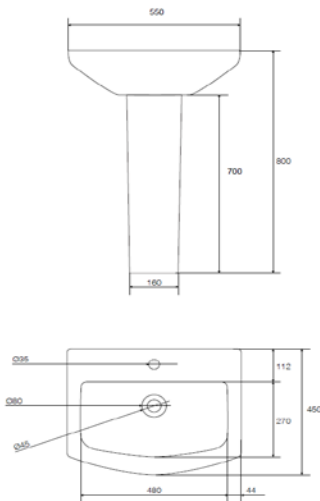

TRIM 550mm 1 T.H BASIN, PED & SEMI-PED

ILLUSTRATION: TRIM BASIN, PEDESTAL & SEMI-PED

CODE: 550 BASIN - POT470TR

PEDESTAL - POT453SE

SEMI PED - POT454SE

COLOUR: WHITE

WEIGHT:	BASIN	PED	SEMI-PED
NET:	15 KG	14.5 KG	7.5 KG
GROSS:	16 KG	15 KG	8 KG

STANDARDS: BS EN 14688
BS EN 31
BS 3402

NOTES:
VITREOUS CHINA
1 TAP HOLE

SEMI - PED

TRIM

Basin

All dimensions in mm

BOX SIZES :- BASIN = 570 X 460 X 190 mm / PEDESTAL = 740 X 210 X 190 mm / SEMI-PED = 320 X 230 X 270