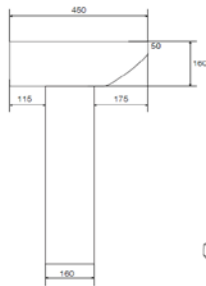

TRIM 550mm 1 T.H BASIN, PED & SEMI-PED

ILLUSTRATION: TRIM BASIN, PEDESTAL & SEMI-PED

CODE: 550 BASIN - POT470TR

PEDESTAL - POT453SE

SEMI PED - POT454SE

COLOUR: WHITE

WEIGHT:	BASIN	PED	SEMI-PED
NET:	15 KG	14.5 KG	7.5 KG
GROSS:	16 KG	15 KG	8 KG

STANDARDS: BS EN 14688
BS EN 31
BS 3402

NOTES:
VITREOUS CHINA
1 TAP HOLE

SEMI - PED

TRIM

Basin

All dimensions in mm

BOX SIZES :- BASIN = 570 X 460 X 190 mm / PEDESTAL = 740 X 210 X 190 mm / SEMI-PED = 320 X 230 X 270