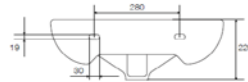

TRIM 550mm 1 T.H BASIN, PED & SEMI-PED

ILLUSTRATION: TRIM BASIN, PEDESTAL & SEMI-PED

CODE: 550 BASIN - POT470TR

PEDESTAL - POT453SE

SEMI PED - POT454SE

COLOUR: WHITE

WEIGHT:	BASIN	PED	SEMI-PED
NET:	15 KG	14.5 KG	7.5 KG
GROSS:	16 KG	15 KG	8 KG

STANDARDS: BS EN 14688
BS EN 31
BS 3402

NOTES:
VITREOUS CHINA
1 TAP HOLE

SEMI - PED

TRIM

Basin

All dimensions in mm

BOX SIZES :- BASIN = 570 X 460 X 190 mm / PEDESTAL = 740 X 210 X 190 mm / SEMI-PED = 320 X 230 X 270