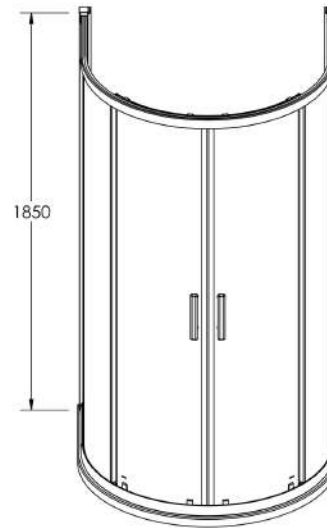

Code	Description	Adjustment (mm)	Entry Width (mm)
AQUD2-E6	"D" Shaped Quadrant	20mm Per Side	615

Product Dimensions

Height (mm):	1850
Width (mm):	1030
Depth (mm):	905
Nett Weight (kg):	4.1

Packaging Dimensions

Height (mm):	1045
Width (mm):	105
Length (mm):	885
Gross Weight (kg):	4.1

Packaging Data

Box Colour:	Brown Cardboard Box - Printed
Box Qty:	1
Label Size:	100 x 50
Label Colour:	Not Applicable
Label Qty:	0

Outer Box Dimensions (If Applicable)

Height (mm):	
Width (mm):	
Depth (mm):	
Length (mm):	
Gross Weight (kg):	
Barcode:	5055369080199

Product Details

Country of Origin:	China
Fitting Instruction:	No
CE & UKCA:	Yes
Profile Material:	Aluminium
Profile Finish:	Polished Chrome
Adjustments (mm):	885mm-905mm
Entry Width (mm):	615mm
Swing In Dim (mm):	N/A
Swing Out Dim (mm):	N/A
Radius (mm):	Not Applicable
Glass Thickness (mm):	
Easy Fit:	Yes
Easy Clean:	No
Handle Style:	Not Applicable
Handle Material:	Not Applicable
Enclosure Design:	Framed
Wheel Type:	Not Applicable
Support Bar Included:	Support Bar Not Included
Extras:	None

Code	Description	Adjustment (mm)	Entry Width (mm)
AQUD2-E6	"D" Shaped Quadrant	20mm Per Side	615

Product Dimensions

Height (mm):	1850
Width (mm):	1050
Depth (mm):	925
Nett Weight (kg):	61.6

Packaging Dimensions