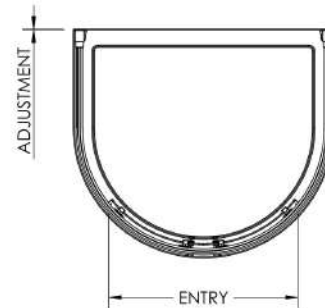

Code	Description	Adjustment (mm)	Entry Width (mm)
AQUD2-E6	"D" Shaped Quadrant	20mm Per Side	615

Product Dimensions

Height (mm):	1850
Width (mm):	1030
Depth (mm):	905
Nett Weight (kg):	4.1

Packaging Dimensions

Outer Box Dimensions (If Applicable)

Height (mm):	
Width (mm):	
Depth (mm):	
Length (mm):	
Gross Weight (kg):	
Barcode:	5055369080199

Product Details

Country of Origin:	China
Fitting Instruction:	No
CE & UKCA:	Yes
Profile Material:	Aluminium
Profile Finish:	Polished Chrome
Adjustments (mm):	885mm-905mm
Entry Width (mm):	615mm
Swing In Dim (mm):	N/A
Swing Out Dim (mm):	N/A
Radius (mm):	Not Applicable
Glass Thickness (mm):	
Easy Fit:	Yes
Easy Clean:	No
Handle Style:	Not Applicable
Handle Material:	Not Applicable
Enclosure Design:	Framed
Wheel Type:	Not Applicable
Support Bar Included:	Support Bar Not Included
Extras:	None

Code	Description	Adjustment (mm)	Entry Width (mm)
AQUD2-E6	"D" Shaped Quadrant	20mm Per Side	615

Product Dimensions

Height (mm):	1850
Width (mm):	1050
Depth (mm):	925
Nett Weight (kg):	61.6

Packaging Dimensions

Outer Box Dimensions (If Applicable)

Height (mm):	
Width (mm):	
Depth (mm):	
Length (mm):	
Gross Weight (kg):	
Barcode:	5055369080182

Product Details

Country of Origin:	China
Fitting Instruction:	No
CE & UKCA:	Yes
Profile Material:	Aluminium
Profile Finish:	Polished Chrome
Adjustments (mm):	20mm Per Side
Entry Width (mm):	615mm
Swing In Dim (mm):	N/A
Swing Out Dim (mm):	N/A
Radius (mm):	512 mm
Glass Thickness (mm):	6
Easy Fit:	Yes
Easy Clean:	No
Handle Style:	Square T Shape Handle
Handle Material:	Metal
Enclosure Design:	Framed
Wheel Type:	Dual, Quick Release
Support Bar Included:	Support Bar Not Included
Extras:	None