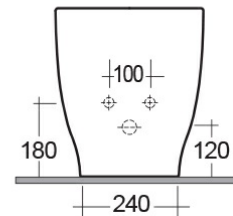

### Technical specifications

Dimensions: 360 x 560 mm

Weight: 23 Kg

Color: Alpine White

Parts: HAR14AWHA - MOON BIDET BACK TO WALL 56CM

Suites: [RAK-MOON](#)

Code	Name
HAR14AWHA	MOON BIDET BACK TO WALL 56CM

Dimensions: All dimensions in mm tolerance  $\pm 5\%$  for below 200mm and  $\pm 3\%$  for above 200mm.  
 Note: Due to a continuing development programme to improve design and performance, the manufacturer reserves all rights to vary specifications without prior information.  
 Please note accessories are for photographic use only.