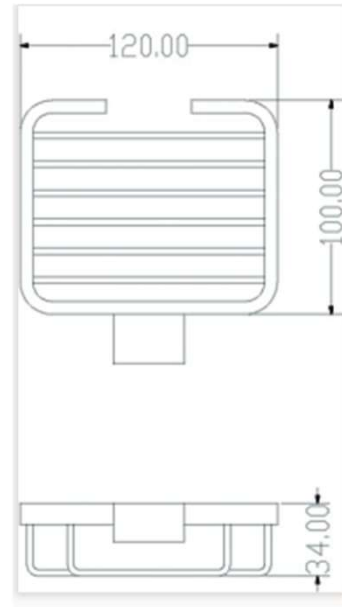

RAK MOON ACCESSORIES
Soap Basket

RAK
CERAMICS

Dimensions: 120w x 100d x 34h mm

Colour: BLACK

Code: RAKMOO9906B

Warranty: 2 YEARS

Weight: 0.67 KG

Dimensions: All Dimensions in mm tolerance $\pm 5\%$ for below 200mm and $\pm 3\%$ for above 200mm.
Note: Due to a continuing development programme to improve design and performance the manufacturer reserves all rights to vary specifications without prior information.
Please note accessories are for photographic use only.