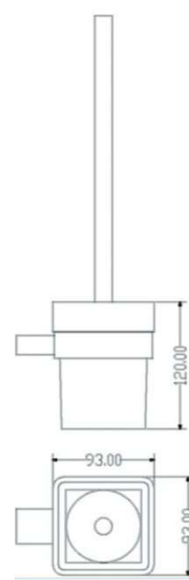

RAK MOON ACCESSORIES
Toilet Brush

RAK
CERAMICS

Dimensions: 93w x 93d x 120h mm

Colour: CHROME

Code: RAKHAR9908

Warranty: 2 YEARS

Weight: 0.97 KG

Dimensions: All Dimensions in mm tolerance $\pm 5\%$ for below 200mm and $\pm 3\%$ for above 200mm.
Note: Due to a continuing development programme to improve design and performance the manufacturer reserves all rights to vary specifications without prior information.
Please note accessories are for photographic use only.