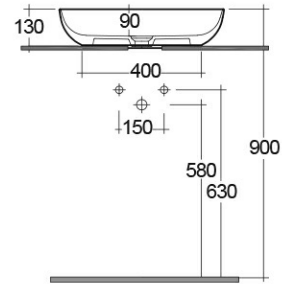

RAK-FEELING WB SLIM - FEECT5500504A

Wash basin | Counter Top

RAK
CERAMICS

Technical specifications

Dimensions:	550 x 350 mm
Weight:	9.3 Kg
Color:	MATT BLACK - 504
Shape of basin:	Oval
Suites:	RAK-FEELING WASHBASINS

Code	Name
FEECT5500504A	RAK-SLIM - OVAL WASH BASIN MATT BLACK 504 - 55 CM

Dimensions: All dimensions in mm tolerance $\pm 5\%$ for below 200mm and $\pm 3\%$ for above 200mm.

Note: Due to a continuing development programme to improve design and performance, the manufacturer reserves all rights to vary specifications without prior information.