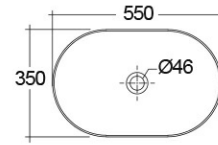

RAK-FEELING WB SLIM - FEECT5500504A

Wash basin | Counter Top

RAK
CERAMICS

Technical specifications

Dimensions:	550 x 350 mm
Weight:	9.3 Kg
Color:	MATT BLACK - 504
Shape of basin:	Oval
Suites:	RAK-FEELING WASHBASINS

Code	Name
FEECT5500504A	RAK-SLIM - OVAL WASH BASIN MATT BLACK 504 - 55 CM

Dimensions: All dimensions in mm tolerance $\pm 5\%$ for below 200mm and $\pm 3\%$ for above 200mm.

Note: Due to a continuing development programme to improve design and performance, the manufacturer reserves all rights to vary specifications without prior information.