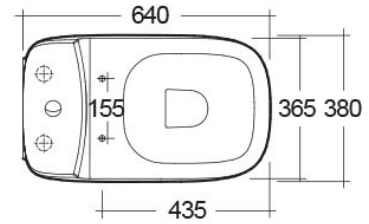

# RAK-ILLUSION-W/HIDDEN FIXATIONS

### Technical specifications

Dimensions: 640 x 380 mm

Weight: 38 Kg

Color: Alpine White

Trap type: P Trap & S Trap

Trapway type: Concealed

Seat cover options: ABS Plastic

Bowl shape: Compact Oval

Suites: [RAK-ILLUSION](#)

Code	Name
ILLWT1800AWHA	RAK-ILLUSION
ILLWC1146AWHA	RAK-ILLUSION-W/HIDDEN FIXATIONS

Dimensions: All dimensions in mm tolerance  $\pm 5\%$  for below 200mm and  $\pm 3\%$  for above 200mm.