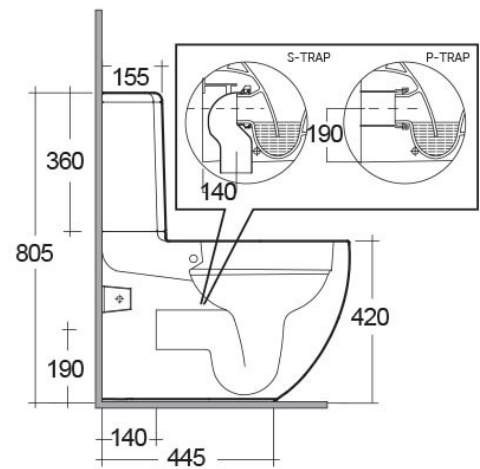

### Technical specifications

Dimensions: 640 x 380 mm

Weight: 38 Kg

Color: Alpine White

Trap type: P Trap & S Trap

Trapway type: Concealed

Seat cover options: ABS Plastic

Bowl shape: Compact Oval

Suites: [RAK-ILLUSION](#)

Code	Name
ILLWT1800AWHA	RAK-ILLUSION
ILLWC1146AWHA	RAK-ILLUSION-W/HIDDEN FIXATIONS

Dimensions: All dimensions in mm tolerance  $\pm 5\%$  for below 200mm and  $\pm 3\%$  for above 200mm.