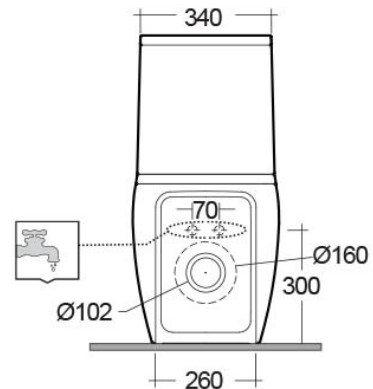

### Technical specifications

Dimensions: 640 x 380 mm

Weight: 38 Kg

Color: Alpine White

Trap type: P Trap & S Trap

Trapway type: Concealed

Seat cover options: ABS Plastic

Bowl shape: Compact Oval

Suites: [RAK-ILLUSION](#)

Code	Name
ILLWT1800AWHA	RAK-ILLUSION
ILLWC1146AWHA	RAK-ILLUSION-W/HIDDEN FIXATIONS

Dimensions: All dimensions in mm tolerance  $\pm 5\%$  for below 200mm and  $\pm 3\%$  for above 200mm.