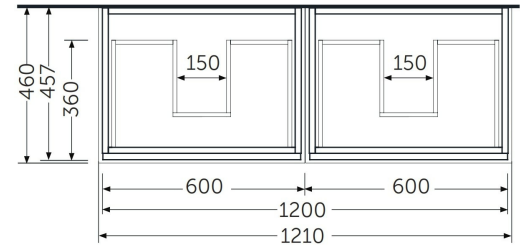

RAK-JOY - JOYWH060EGY X 2

Wall Hung Vanity Unit, Grey Elm

RAK
CERAMICS

Technical specifications

Dimensions:	1200 x 460 mm
Weight:	50 Kg
Color:	Grey Elm
Suites:	RAK-JOY

Code	Name
JOYWH060EGY	60CM Wall Hung Vanity Unit - Grey Elm

Dimensions: All dimensions in mm. Tolerance of vitreous china & fireclay items: $\pm 5\%$ for below 200mm and $\pm 3\%$ for above 200mm; for all other items tolerance $\pm 1\%$. Note: Due to a continuing development program to improve design and performance, the manufacturer reserves all rights to vary specifications without prior information. Please note accessories are for photographic use only.