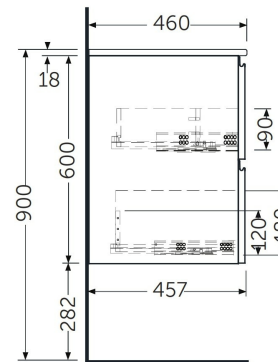

RAK-JOY - JOYWH060EGY X 2

Wall Hung Vanity Unit, Grey Elm

RAK
CERAMICS

Technical specifications

Dimensions:	1200 x 460 mm
Weight:	50 Kg
Color:	Grey Elm
Suites:	RAK-JOY

Code	Name
JOYWH060EGY	60CM Wall Hung Vanity Unit - Grey Elm

Dimensions: All dimensions in mm. Tolerance of vitreous china & fireclay items: $\pm 5\%$ for below 200mm and $\pm 3\%$ for above 200mm; for all other items tolerance $\pm 1\%$. Note: Due to a continuing development program to improve design and performance, the manufacturer reserves all rights to vary specifications without prior information. Please note accessories are for photographic use only.