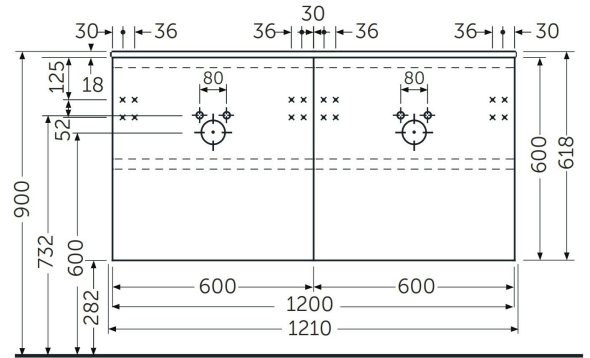

RAK-JOY - JOYWH060EGY X 2

Wall Hung Vanity Unit, Grey Elm

RAK
CERAMICS

Technical specifications

Dimensions:	1200 x 460 mm
Weight:	50 Kg
Color:	Grey Elm
Suites:	RAK-JOY

Code	Name
JOYWH060EGY	60CM Wall Hung Vanity Unit - Grey Elm

Dimensions: All dimensions in mm. Tolerance of vitreous china & fireclay items: $\pm 5\%$ for below 200mm and $\pm 3\%$ for above 200mm; for all other items tolerance $\pm 1\%$. Note: Due to a continuing development program to improve design and performance, the manufacturer reserves all rights to vary specifications without prior information. Please note accessories are for photographic use only.