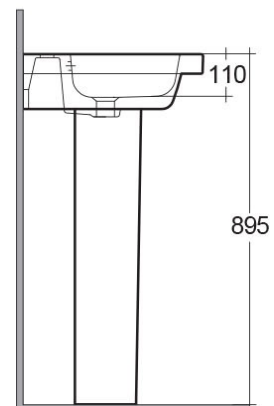

### Technical specifications

Dimensions: 650 x 460 mm

Weight: 31 Kg

Color: Alpine White

Shape of basin: Rounded Rectangle

Overflow hole: yes

Suites: [RAK-RESORT](#)

Code	Name
RST0102AWHA	RESORT PEDESTAL
RST0101AWHA	RESORT WASH BASIN 65CM

Dimensions: All dimensions in mm tolerance  $\pm 5\%$  for below 200mm and  $\pm 3\%$  for above 200mm.

Note: Due to a continuing development programme to improve design and performance, the manufacturer reserves all rights to vary specifications without prior information.