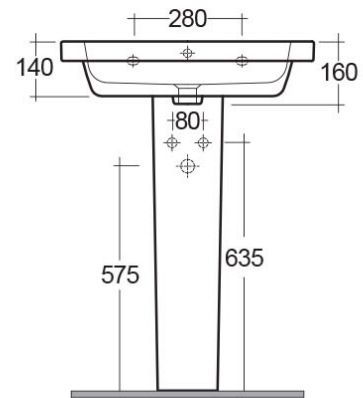

### Technical specifications

Dimensions: 650 x 460 mm

Weight: 31 Kg

Color: Alpine White

Shape of basin: Rounded Rectangle

Overflow hole: yes

Suites: [RAK-RESORT](#)

Code	Name
RST0102AWHA	RESORT PEDESTAL
RST0101AWHA	RESORT WASH BASIN 65CM

Dimensions: All dimensions in mm tolerance  $\pm 5\%$  for below 200mm and  $\pm 3\%$  for above 200mm.

Note: Due to a continuing development programme to improve design and performance, the manufacturer reserves all rights to vary specifications without prior information.