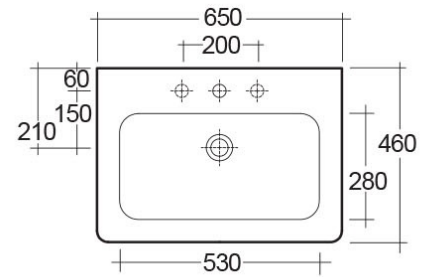

### Technical specifications

Dimensions: 650 x 460 mm

Weight: 31 Kg

Color: Alpine White

Shape of basin: Rounded Rectangle

Overflow hole: yes

Suites: [RAK-RESORT](#)

Code	Name
RST0102AWHA	RESORT PEDESTAL
RST0101AWHA	RESORT WASH BASIN 65CM

Dimensions: All dimensions in mm tolerance  $\pm 5\%$  for below 200mm and  $\pm 3\%$  for above 200mm.

Note: Due to a continuing development programme to improve design and performance, the manufacturer reserves all rights to vary specifications without prior information.