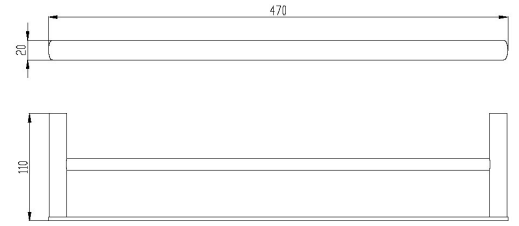

RAK-PETIT - RAKPES9912-45C
Double towel bar In Chrome 45 CM

RAK
CERAMICS

TECHNICAL SPECIFICATIONS

Suite:	RAK-Petit
Type:	Towel Bar
Dimensions:	470 x 20 mm
Weight:	0.8 Kg
Color:	Black, Chrome, Brushed Nickel, Brush Gold
Code:	

Code	Name
RAKPES9912-45C	RAK- Petit Square 45cm Double towel bar In Chrome

Dimensions: All dimensions in mm. Tolerance of vitreous china & fireclay items: $\pm 5\%$ for below 200mm and $\pm 3\%$ for above 200mm; for all other items tolerance $\pm 1\%$. Note: Due to a continuing development program to improve design and performance, the manufacturer reserves all rights to vary specifications without prior information. Please note accessories are for photographic use only.