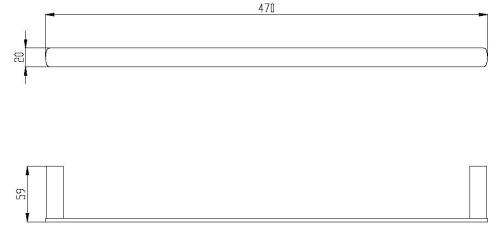

**RAK- PETIT - RAKPES9910-45G**  
**RAK- Petit Square 45cm Towel Bar In Brush Gold**

**RAK**  
CERAMICS

## TECHNICAL SPECIFICATIONS

Type:	Towel Bar
Dimensions:	470 x 20 mm
Weight:	0.5 Kg
Color:	Brush Gold
Code:	

Code	Name
RAKPES9910-45G	RAK- Petit Square 45cm Towel Bar In Brush Gold

Dimensions: All dimensions in mm. Tolerance of vitreous china & fireclay items:  $\pm 5\%$  for below 200mm and  $\pm 3\%$  for above 200mm; for all other items tolerance  $\pm 1\%$ . Note: Due to a continuing development program to improve design and performance, the manufacturer reserves all rights to vary specifications without prior information. Please note accessories are for photographic use only.