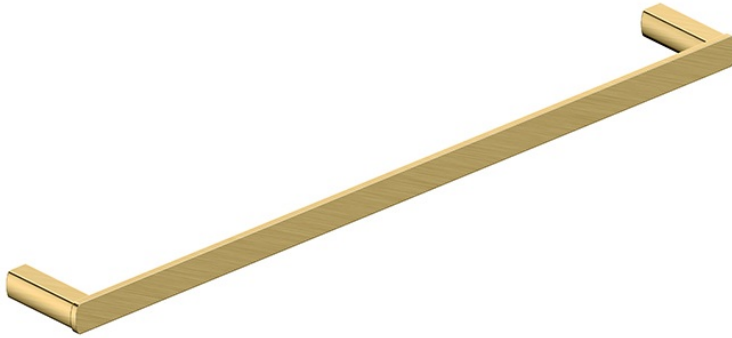

**RAK- PETIT - RAKPES9910-45G**  
**RAK- Petit Square 45cm Towel Bar In Brush Gold**

**RAK**  
CERAMICS

## TECHNICAL SPECIFICATIONS

Type:	Towel Bar
Dimensions:	470 x 20 mm
Weight:	0.5 Kg
Color:	Brush Gold
Code:	

Code	Name
RAKPES9910-45G	RAK- Petit Square 45cm Towel Bar In Brush Gold

Dimensions: All dimensions in mm. Tolerance of vitreous china & fireclay items:  $\pm 5\%$  for below 200mm and  $\pm 3\%$  for above 200mm; for all other items tolerance  $\pm 1\%$ . Note: Due to a continuing development program to improve design and performance, the manufacturer reserves all rights to vary specifications without prior information. Please note accessories are for photographic use only.