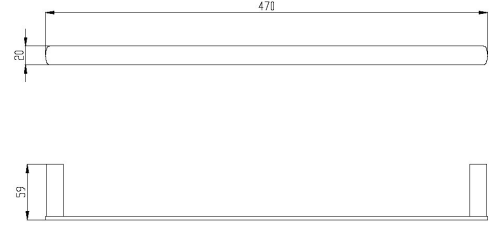

RAK- PETIT - RAKPES9910-45B
RAK- Petit Square 45cm Towel Bar In Matt Black

RAK
CERAMICS

TECHNICAL SPECIFICATIONS

Type:	Towel Bar
Dimensions:	470 x 20 mm
Weight:	0.5 Kg
Color:	Matt Black
Code:	

Code	Name
RAKPES9910-45B	RAK- Petit Square 45cm Towel Bar In Matt Black

Dimensions: All dimensions in mm. Tolerance of vitreous china & fireclay items: $\pm 5\%$ for below 200mm and $\pm 3\%$ for above 200mm; for all other items tolerance $\pm 1\%$. Note: Due to a continuing development program to improve design and performance, the manufacturer reserves all rights to vary specifications without prior information. Please note accessories are for photographic use only.