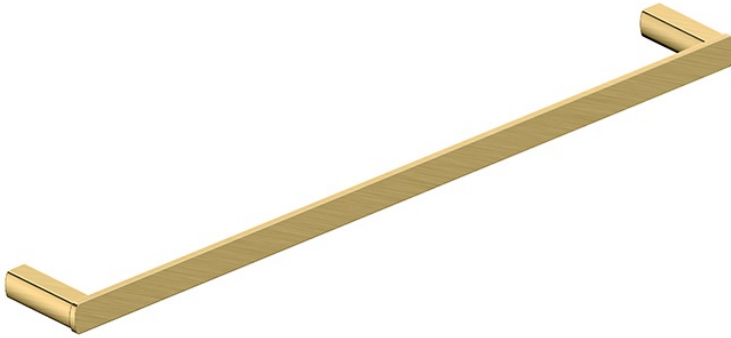

RAK- PETIT - RAKPES9910-60G
RAK- Petit Square 60cm Towel Bar In Brush Gold

RAK
CERAMICS

TECHNICAL SPECIFICATIONS

Type:	Towel Bar
Dimensions:	620 x 20 mm
Weight:	0.6 Kg
Color:	Brush Gold
Code:	

Code	Name
RAKPES9910-60G	RAK- Petit Square 60cm Towel Bar In Brush Gold

Dimensions: All dimensions in mm. Tolerance of vitreous china & fireclay items: $\pm 5\%$ for below 200mm and $\pm 3\%$ for above 200mm; for all other items tolerance $\pm 1\%$. Note: Due to a continuing development program to improve design and performance, the manufacturer reserves all rights to vary specifications without prior information. Please note accessories are for photographic use only.