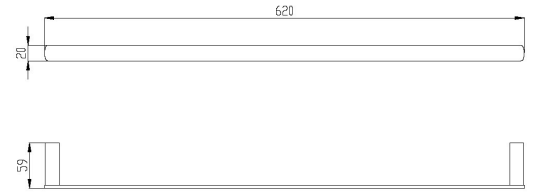

## RAK- Petit Square 60cm Towel Bar In Brushed Nickel

**RAK**  
CERAMICS

### TECHNICAL SPECIFICATIONS

Type:	Towel Bar
Dimensions:	620 x 20 mm
Weight:	0.6 Kg
Color:	Brushed Nickel
Code:	

Code	Name
RAKPES9910-60N	RAK- Petit Square 60cm Towel Bar In Brushed Nickel

Dimensions: All dimensions in mm. Tolerance of vitreous china & fireclay items:  $\pm 5\%$  for below 200mm and  $\pm 3\%$  for above 200mm; for all other items tolerance  $\pm 1\%$ . Note: Due to a continuing development program to improve design and performance, the manufacturer reserves all rights to vary specifications without prior information. Please note accessories are for photographic use only.