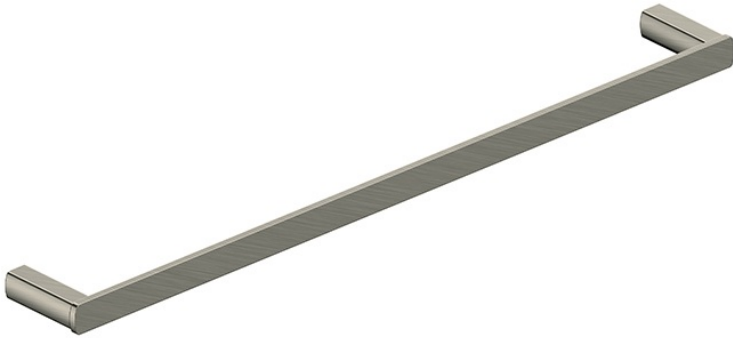

# RAK- PETIT - RAKPES9910-60N

## RAK- Petit Square 60cm Towel Bar In Brushed Nickel

**RAK**  
CERAMICS

### TECHNICAL SPECIFICATIONS

Type:	Towel Bar
Dimensions:	620 x 20 mm
Weight:	0.6 Kg
Color:	Brushed Nickel
Code:	

Code	Name
RAKPES9910-60N	RAK- Petit Square 60cm Towel Bar In Brushed Nickel

Dimensions: All dimensions in mm. Tolerance of vitreous china & fireclay items:  $\pm 5\%$  for below 200mm and  $\pm 3\%$  for above 200mm; for all other items tolerance  $\pm 1\%$ . Note: Due to a continuing development program to improve design and performance, the manufacturer reserves all rights to vary specifications without prior information. Please note accessories are for photographic use only.