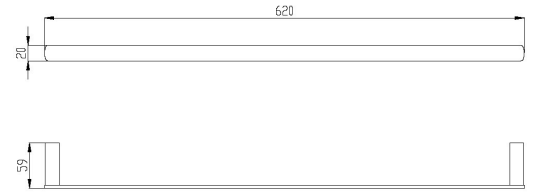

RAK- PETIT - RAKPES9910-60B
RAK- Petit Square 60cm Towel Bar In Matt Black

RAK
CERAMICS

TECHNICAL SPECIFICATIONS

Type:	Towel Bar
Dimensions:	620 x 20 mm
Weight:	0.6 Kg
Color:	Matt Black
Code:	

Code	Name
RAKPES9910-60B	RAK- Petit Square 60cm Towel Bar In Matt Black

Dimensions: All dimensions in mm. Tolerance of vitreous china & fireclay items: $\pm 5\%$ for below 200mm and $\pm 3\%$ for above 200mm; for all other items tolerance $\pm 1\%$. Note: Due to a continuing development program to improve design and performance, the manufacturer reserves all rights to vary specifications without prior information. Please note accessories are for photographic use only.