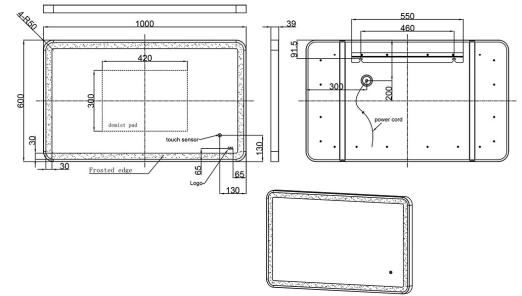

RAK-ART SOFT - RAKARTSFCP5003

RAK-ART SOFT - RAKARTSFCP5003 Mirrors and Lights

RAK
CERAMICS

TECHNICAL SPECIFICATIONS

Type:	RAK-ART SOFT - RAKARTSFCP5003
Dimensions:	700 x 1000 x 39 mm
Color:	Mirror
Light:	Yes
Cable:	NA

Code	Name
RAKARTSFCP5003	RAK-ART SOFT - 1000 x 600 Rectangle Mirror - chrome

Dimensions: All dimensions in mm. Tolerance of vitreous china & fireclay items: $\pm 5\%$ for below 200mm and $\pm 3\%$ for above 200mm; for all other items tolerance $\pm 1\%$. Note: Due to a continuing development program to improve design and performance, the manufacturer reserves all rights to vary specifications without prior information. Please note accessories are for photographic use only.