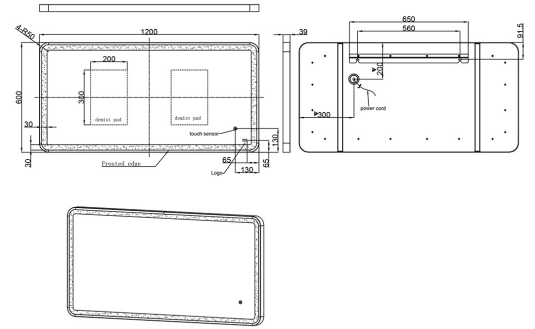

RAK-ART SOFT - RAKARTSFMB5004
RAK-ART SOFT - RAKARTSFMB5004 Mirrors and Lights

RAK
 CERAMICS

TECHNICAL SPECIFICATIONS

Type:	RAK-ART SOFT - RAKARTSFMB5004
Dimensions:	700 x 500 x 39 mm
Color:	Mirror
Light:	Yes
Cable:	NA

Code	Name
RAKARTSFMB5004	RAK-ART SOFT - 1200 x 600 Rectangle Mirror - black

Dimensions: All dimensions in mm. Tolerance of vitreous china & fireclay items: $\pm 5\%$ for below 200mm and $\pm 3\%$ for above 200mm; for all other items tolerance $\pm 1\%$. Note: Due to a continuing development program to improve design and performance, the manufacturer reserves all rights to vary specifications without prior information. Please note accessories are for photographic use only.