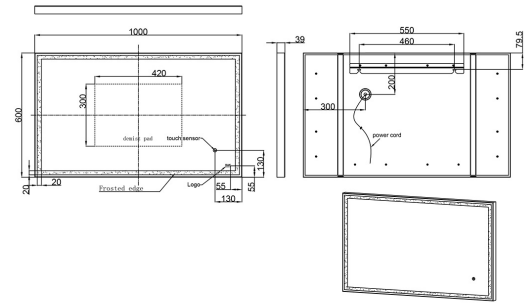

RAK-ART SQUARE - RAKARTSQMB5003
RAK-ART SQUARE - RAKARTSQMB5003 Mirrors and Lights

RAK
 CERAMICS

TECHNICAL SPECIFICATIONS

Type:	RAK-ART SQUARE - RAKARTSQMB5003
Dimensions:	600 x 1200 x 39 mm
Color:	Mirror
Light:	Yes
Cable:	NA

Code	Name
RAKARTSQMB5003	RAK-ART SQUARE - 1000 x 600 Rectangle Mirror - black

Dimensions: All dimensions in mm. Tolerance of vitreous china & fireclay items: $\pm 5\%$ for below 200mm and $\pm 3\%$ for above 200mm; for all other items tolerance $\pm 1\%$. Note: Due to a continuing development program to improve design and performance, the manufacturer reserves all rights to vary specifications without prior information. Please note accessories are for photographic use only.