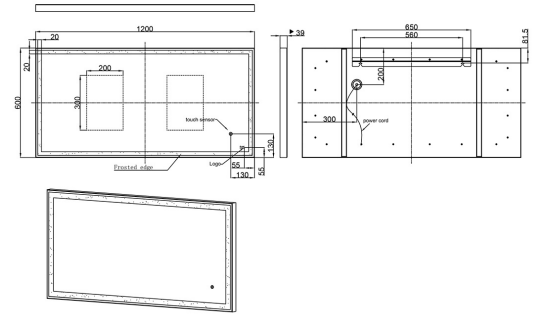

RAK-ART SQUARE - RAKARTSQBG5004
RAK-ART SQUARE - RAKARTSQBG5004 Mirrors and Lights

RAK
 CERAMICS

TECHNICAL SPECIFICATIONS

Type:	RAK-ART SQUARE - RAKARTSQBG5004
Dimensions:	600 x 1200 x 39 mm
Color:	Mirror
Light:	Yes
Cable:	NA

Code	Name
RAKARTSQBG5004	RAK-ART SQUARE - 1200 x 600 Rectangle Mirror - gold

Dimensions: All dimensions in mm. Tolerance of vitreous china & fireclay items: $\pm 5\%$ for below 200mm and $\pm 3\%$ for above 200mm; for all other items tolerance $\pm 1\%$. Note: Due to a continuing development program to improve design and performance, the manufacturer reserves all rights to vary specifications without prior information. Please note accessories are for photographic use only.