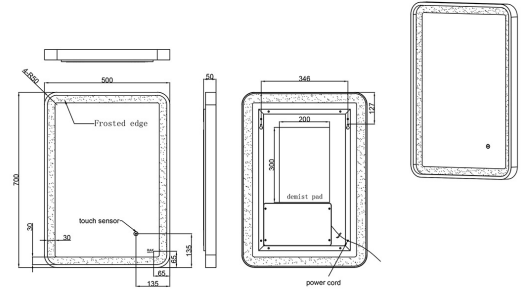

RAK-PICTURE SOFT - RAKPICSFBG5001
RAK-PICTURE SOFT - RAKPICSFBG5001 Mirrors and Lights

RAK
 CERAMICS

TECHNICAL SPECIFICATIONS

Type:	RAK-PICTURE SOFT - RAKPICSFBG5001
Dimensions:	700 x 500 x 50 mm
Color:	Mirror
Light:	Yes
Cable:	NA

Code	Name
RAKPICSFBG5001	RAK-PICTURE SOFT - 500 x 700 Rectangle Mirror - gold

Dimensions: All dimensions in mm. Tolerance of vitreous china & fireclay items: $\pm 5\%$ for below 200mm and $\pm 3\%$ for above 200mm; for all other items tolerance $\pm 1\%$. Note: Due to a continuing development program to improve design and performance, the manufacturer reserves all rights to vary specifications without prior information. Please note accessories are for photographic use only.