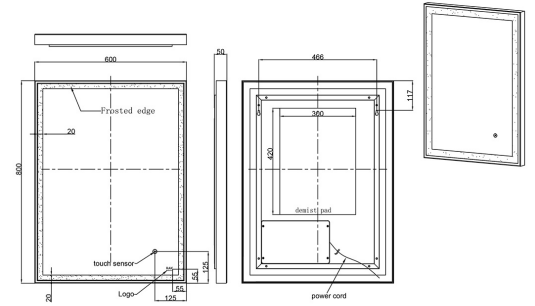

RAK-PICTURE SQUARE - RAKPICSQCP5002
RAK-PICTURE SQUARE - RAKPICSQCP5002 Mirrors and Lights

RAK
 CERAMICS

TECHNICAL SPECIFICATIONS

Type:	RAK-PICTURE SQUARE - RAKPICSQCP5002
Dimensions:	800 x 600 x 50 mm
Color:	Mirror
Light:	Yes
Cable:	NA

Code	Name
RAKPICSQCP5002	RAK-PICTURE SQUARE - 600 x 800 Rectangle Mirror - chrome

Dimensions: All dimensions in mm. Tolerance of vitreous china & fireclay items: $\pm 5\%$ for below 200mm and $\pm 3\%$ for above 200mm; for all other items tolerance $\pm 1\%$. Note: Due to a continuing development program to improve design and performance, the manufacturer reserves all rights to vary specifications without prior information. Please note accessories are for photographic use only.