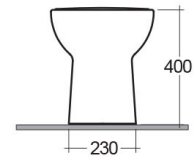

## TECHNICAL SPECIFICATIONS

Suite:	RAK-ORIGIN
Type:	Back to Wall
Dimensions:	500 x 360 mm
Weight:	20 Kg
Color:	Alpine White
Trap type:	P Trap & S Trap
Trapway type:	Concealed
Seat cover options:	PP
Bowl shape:	Rounded Rectangle
Soft close:	yes
Flush Type:	Dual Flush

Code	Name
YFG109C	ORIGIN UREA QUICK RELEASE SOFT CLOSE SC
ORG17AWHA	ORIGIN WATER CLOSET BACK TO WALL P S-TRAP 50CM
YFG105C	RAK-Origin P.P. Quick Release Soft Close Seat & Cover

Dimensions: All dimensions in mm. Tolerance of vitreous china & fireclay items:  $\pm 5\%$  for below 200mm and  $\pm 3\%$  for above 200mm; for all other items tolerance  $\pm 1\%$ . Note: Due to a continuing development program to improve design and performance, the manufacturer reserves all rights to vary specifications without prior information. Please note accessories are for photographic use only.