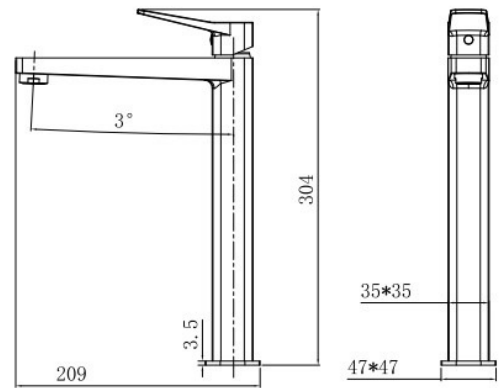

RAK-PETIT - RAKPES3003C

Faucets

RAK
CERAMICS

TECHNICAL SPECIFICATIONS

Suite:	RAK-Petit
Type:	RAK-PETIT - RAKPES3003C
Dimensions:	304 x 47 mm
Pressure:	1 l
Chrome thickness:	0.00
Cartridge:	No
Tail:	NA
Handset wall brackets:	No
Color:	Chrome

Code	Name
RAKPES3003C	RAK-Petit Square Tall Basin Mixer in Chrome

Dimensions: All dimensions in mm. Tolerance of vitreous china & fireclay items: $\pm 5\%$ for below 200mm and $\pm 3\%$ for above 200mm; for all other items tolerance $\pm 1\%$. Note: Due to a continuing development program to improve design and performance, the manufacturer reserves all rights to vary specifications without prior information. Please note accessories are for photographic use only.