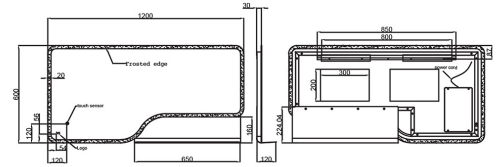

**RAK-ORNATE - RAKORNCP5003**  
**RAK-ORNATE - RAKORNCP5003 Mirrors and Lights**

**RAK**  
 CERAMICS

**TECHNICAL SPECIFICATIONS**

Type:	RAK-ORNATE - RAKORNCP5003
Dimensions:	600 x 1200 x 120 mm
Color:	Mirror
Light:	Yes
Cable:	NA

Code	Name
RAKORNCP5003	RAK-ORNATE - 1200 x 600 Rectangle Mirror - chrome

Dimensions: All dimensions in mm. Tolerance of vitreous china & fireclay items:  $\pm 5\%$  for below 200mm and  $\pm 3\%$  for above 200mm; for all other items tolerance  $\pm 1\%$ . Note: Due to a continuing development program to improve design and performance, the manufacturer reserves all rights to vary specifications without prior information. Please note accessories are for photographic use only.