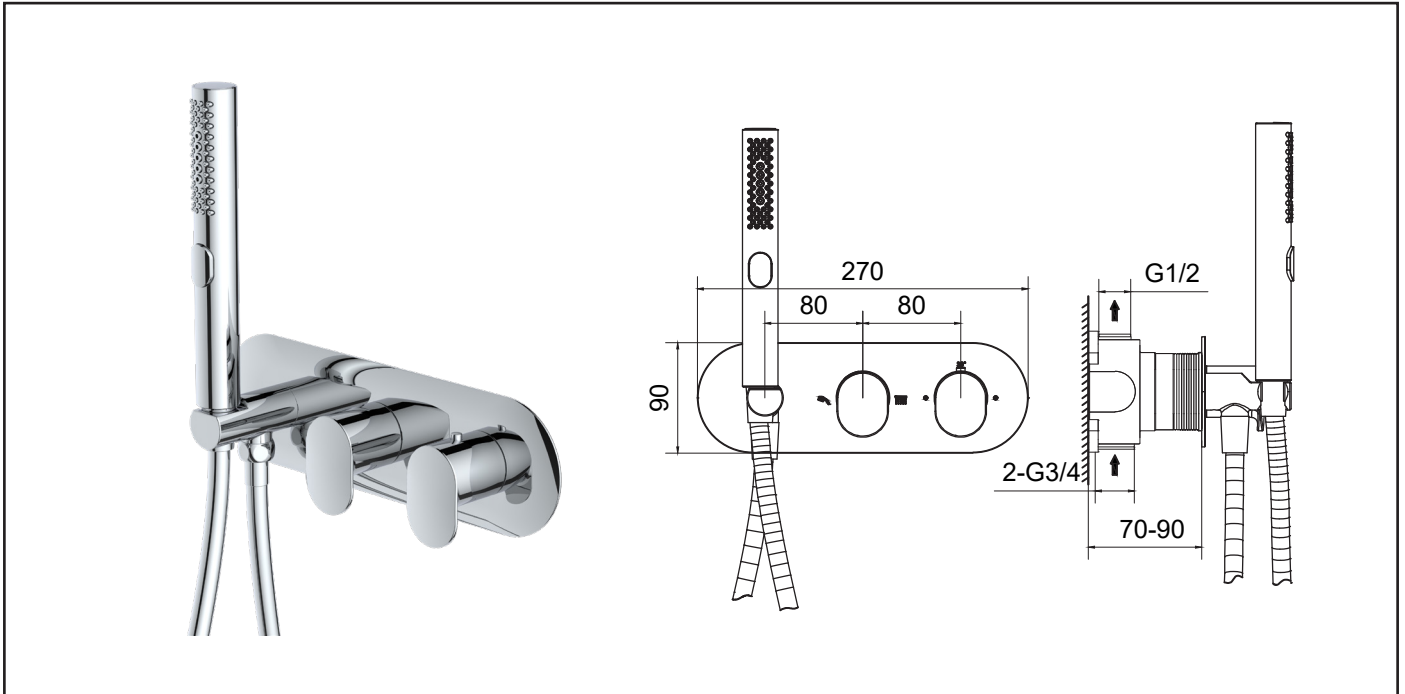

RAK-Mercury

Dual Outlet | Horizontal Concealed Shower Valve
with Handset | Thermostatic

RAK
CERAMICS

Dimensions: 270W x 70-90D x 90H

Colour: Chrome (C)

Code: RAKMER3305C

Warranty: 15 Years

Weight: 4.12 kg

Dimension: All Dimensions in mm tolerance $\pm 5\%$ for below 200mm and $\pm 3\%$ for above 200mm.

Note: Due to a continuing development programme to improve design and performance the manufacturer reserves all rights to vary specifications without prior information.