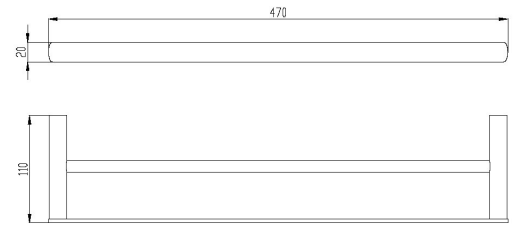

RAK- PETIT - RAKPES9912-45B

RAK- Petit Square 45cm Double towel bar In Matt Black

RAK
CERAMICS

TECHNICAL SPECIFICATIONS

Type:	Double Towel Bar
Dimensions:	470 x 20 mm
Weight:	0.8 Kg
Color:	Matt Black
Code:	

Code	Name
RAKPES9912-45B	RAK- Petit Square 45cm Double towel bar In Matt Black

Dimensions: All dimensions in mm. Tolerance of vitreous china & fireclay items: $\pm 5\%$ for below 200mm and $\pm 3\%$ for above 200mm; for all other items tolerance $\pm 1\%$. Note: Due to a continuing development program to improve design and performance, the manufacturer reserves all rights to vary specifications without prior information. Please note accessories are for photographic use only.