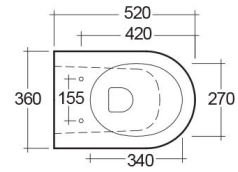

RAK-RESORT-W/HIDDEN FIXATIONS

Wall Hung | Water Closet

RAK
CERAMICS

TECHNICAL SPECIFICATIONS

Suite:	RAK-RESORT
Type:	Wall Hung
Dimensions:	520 x 360 mm
Weight:	23 Kg
Color:	Alpine White
Trap type:	P Trap
Trapway type:	Concealed
Seat cover options:	Urea
Bowl shape:	Round
Soft close:	yes
Quick remove seat cover:	yes
Flush Type:	Dual Flush

Code	Name
YFG106CAWHA	SEAT & COVER (UREA With Soft Close)
RST23AWHA	RESORT WATER CLOSET RIMLESS WALL HUNG W/HIDDEN FIXATION 52CM

Dimensions: All dimensions in mm. Tolerance of vitreous china & fireclay items: $\pm 5\%$ for below 200mm and $\pm 3\%$ for above 200mm; for all other items tolerance $\pm 1\%$. Note: Due to a continuing development program to improve design and performance, the manufacturer reserves all rights to vary specifications without prior information. Please note accessories are for photographic use only.