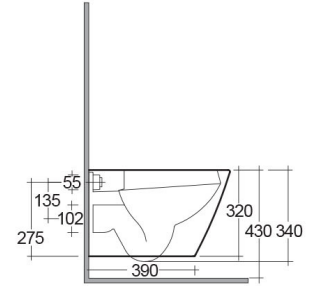

RAK-RESORT-W/HIDDEN FIXATIONS

Wall Hung | Water Closet

RAK
CERAMICS

TECHNICAL SPECIFICATIONS

Suite:	RAK-RESORT
Type:	Wall Hung
Dimensions:	520 x 360 mm
Weight:	23 Kg
Color:	Alpine White
Trap type:	P Trap
Trapway type:	Concealed
Seat cover options:	Urea
Bowl shape:	Round
Soft close:	yes
Quick remove seat cover:	yes
Flush Type:	Dual Flush

Code	Name
YFG106CAWHA	SEAT & COVER (UREA With Soft Close)
RST23AWHA	RESORT WATER CLOSET RIMLESS WALL HUNG W/HIDDEN FIXATION 52CM

Dimensions: All dimensions in mm. Tolerance of vitreous china & fireclay items: $\pm 5\%$ for below 200mm and $\pm 3\%$ for above 200mm; for all other items tolerance $\pm 1\%$. Note: Due to a continuing development program to improve design and performance, the manufacturer reserves all rights to vary specifications without prior information. Please note accessories are for photographic use only.