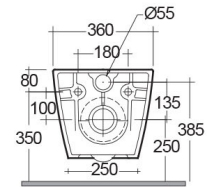

RAK-RESORT-W/HIDDEN FIXATIONS

Wall Hung | Water Closet

RAK
CERAMICS

TECHNICAL SPECIFICATIONS

Suite:	RAK-RESORT
Type:	Wall Hung
Dimensions:	520 x 360 mm
Weight:	23 Kg
Color:	Alpine White
Trap type:	P Trap
Trapway type:	Concealed
Seat cover options:	Urea
Bowl shape:	Round
Soft close:	yes
Quick remove seat cover:	yes
Flush Type:	Dual Flush

Code	Name
YFG106CAWHA	SEAT & COVER (UREA With Soft Close)
RST23AWHA	RESORT WATER CLOSET RIMLESS WALL HUNG W/HIDDEN FIXATION 52CM

Dimensions: All dimensions in mm. Tolerance of vitreous china & fireclay items: $\pm 5\%$ for below 200mm and $\pm 3\%$ for above 200mm; for all other items tolerance $\pm 1\%$. Note: Due to a continuing development program to improve design and performance, the manufacturer reserves all rights to vary specifications without prior information. Please note accessories are for photographic use only.