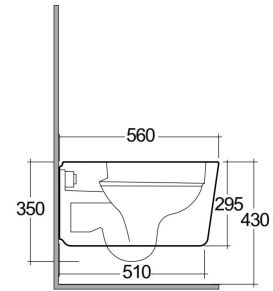

RAK-VALET - VALWC1446AWHA
Wall Hung | Water Closet

RAK
 CERAMICS

24.0 Kg.

TECHNICAL SPECIFICATIONS

Suite:	RAK-VALET
Type:	Wall Hung
Dimensions:	560 x 363 mm
Weight:	24 Kg
Color:	Glossy Alpine White
Trap type:	P Trap
Trapway type:	Concealed
Seat cover options:	Urea
Bowl shape:	Compact Oval
Soft close:	yes
Flush Type:	Dual Flush

Code	Name
VALWC1446AWHA	RAK-VALET WALL HUNG WC 56 CM - ALPINE WHITE
VALSC3901WH	RAK-VALET SEAT COVER

Dimensions: All dimensions in mm. Tolerance of vitreous china & fireclay items: ± 5% for below 200mm and ± 3% for above 200mm; for all other items tolerance ± 1%. Note: Due to a continuing development program to improve design and performance, the manufacturer reserves all rights to vary specifications without prior information. Please note accessories are for photographic use only.