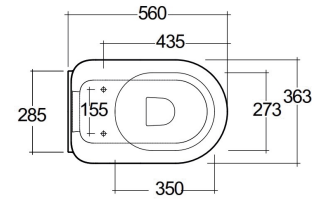

RAK-VALET - VALWC1446AWHA
Wall Hung | Water Closet

RAK
 CERAMICS

24.0 Kg.

TECHNICAL SPECIFICATIONS

Suite:	RAK-VALET
Type:	Wall Hung
Dimensions:	560 x 363 mm
Weight:	24 Kg
Color:	Glossy Alpine White
Trap type:	P Trap
Trapway type:	Concealed
Seat cover options:	Urea
Bowl shape:	Compact Oval
Soft close:	yes
Flush Type:	Dual Flush

Code	Name
VALWC1446AWHA	RAK-VALET WALL HUNG WC 56 CM - ALPINE WHITE
VALSC3901WH	RAK-VALET SEAT COVER

Dimensions: All dimensions in mm. Tolerance of vitreous china & fireclay items: ± 5% for below 200mm and ± 3% for above 200mm; for all other items tolerance ± 1%. Note: Due to a continuing development program to improve design and performance, the manufacturer reserves all rights to vary specifications without prior information. Please note accessories are for photographic use only.