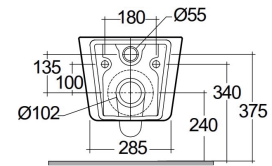

RAK-VALET - VALWC1446AWHA
Wall Hung | Water Closet

RAK
 CERAMICS

24.0 Kg.

TECHNICAL SPECIFICATIONS

Suite:	RAK-VALET
Type:	Wall Hung
Dimensions:	560 x 363 mm
Weight:	24 Kg
Color:	Glossy Alpine White
Trap type:	P Trap
Trapway type:	Concealed
Seat cover options:	Urea
Bowl shape:	Compact Oval
Soft close:	yes
Flush Type:	Dual Flush

Code	Name
VALWC1446AWHA	RAK-VALET WALL HUNG WC 56 CM - ALPINE WHITE
VALSC3901WH	RAK-VALET SEAT COVER

Dimensions: All dimensions in mm. Tolerance of vitreous china & fireclay items: ± 5% for below 200mm and ± 3% for above 200mm; for all other items tolerance ± 1%. Note: Due to a continuing development program to improve design and performance, the manufacturer reserves all rights to vary specifications without prior information. Please note accessories are for photographic use only.