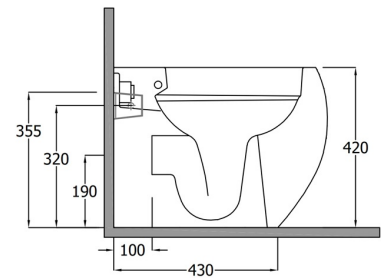

## TECHNICAL SPECIFICATIONS

Suite:	RAK-CLOUD
Type:	Back to Wall
Dimensions:	560 x 400 mm
Weight:	30 Kg
Color:	Matt White
Trap type:	P Trap & S Trap
Trapway type:	Concealed
Seat cover options:	ABS & Urea
Bowl shape:	Oval
Soft close:	yes
Quick remove seat cover:	yes
Flush Type:	Dual Flush

Code	Name
CLOWC1346500A	RAK-CLOUD WATER CLOSET MATT WHITE 56CM
CLOSC3901500	RAK-CLOUD SOFT CLOSE UREA SEAT COVER (500)

Dimensions: All dimensions in mm. Tolerance of vitreous china & fireclay items:  $\pm 5\%$  for below 200mm and  $\pm 3\%$  for above 200mm; for all other items tolerance  $\pm 1\%$ . Note: Due to a continuing development program to improve design and performance, the manufacturer reserves all rights to vary specifications without prior information. Please note accessories are for photographic use only.