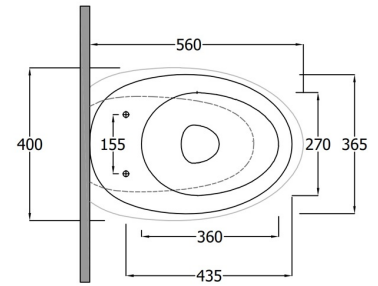

## TECHNICAL SPECIFICATIONS

Suite:	RAK-CLOUD
Type:	Back to Wall
Dimensions:	560 x 400 mm
Weight:	30 Kg
Color:	Matt White
Trap type:	P Trap & S Trap
Trapway type:	Concealed
Seat cover options:	ABS & Urea
Bowl shape:	Oval
Soft close:	yes
Quick remove seat cover:	yes
Flush Type:	Dual Flush

Code	Name
CLOWC1346500A	RAK-CLOUD WATER CLOSET MATT WHITE 56CM
CLOSC3901500	RAK-CLOUD SOFT CLOSE UREA SEAT COVER (500)

Dimensions: All dimensions in mm. Tolerance of vitreous china & fireclay items:  $\pm 5\%$  for below 200mm and  $\pm 3\%$  for above 200mm; for all other items tolerance  $\pm 1\%$ . Note: Due to a continuing development program to improve design and performance, the manufacturer reserves all rights to vary specifications without prior information. Please note accessories are for photographic use only.