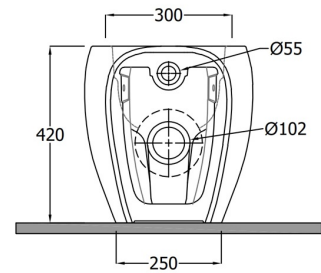

## TECHNICAL SPECIFICATIONS

Suite:	RAK-CLOUD
Type:	Back to Wall
Dimensions:	560 x 400 mm
Weight:	30 Kg
Color:	Matt White
Trap type:	P Trap & S Trap
Trapway type:	Concealed
Seat cover options:	ABS & Urea
Bowl shape:	Oval
Soft close:	yes
Quick remove seat cover:	yes
Flush Type:	Dual Flush

Code	Name
CLOWC1346500A	RAK-CLOUD WATER CLOSET MATT WHITE 56CM
CLOSC3901500	RAK-CLOUD SOFT CLOSE UREA SEAT COVER (500)

Dimensions: All dimensions in mm. Tolerance of vitreous china & fireclay items:  $\pm 5\%$  for below 200mm and  $\pm 3\%$  for above 200mm; for all other items tolerance  $\pm 1\%$ . Note: Due to a continuing development program to improve design and performance, the manufacturer reserves all rights to vary specifications without prior information. Please note accessories are for photographic use only.