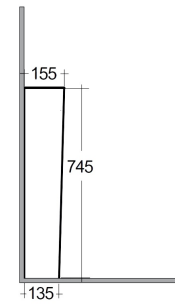

RAK-ILLUSION WASHBASIN FULL PEDESTAL 75 CM

Wash basin | Pedestal

RAK
CERAMICS

10.0 Kg.

TECHNICAL SPECIFICATIONS

Suite:	RAK-ILLUSION
Type:	Pedestal
Dimensions:	745 x 180 mm
Weight:	10 Kg
Color:	Alpine White
Shape of basin:	Rounded Rectangle

Code	Name
MORFP2400AWHA	MORNING PEDESTAL
ILLWB6501AWHA	RAK-ILLUSION
ILLWB6001AWHA	RAK-ILLUSION
ILLWB5501AWHA	RAK-ILLUSION

Dimensions: All dimensions in mm. Tolerance of vitreous china & fireclay items: $\pm 5\%$ for below 200mm and $\pm 3\%$ for above 200mm; for all other items tolerance $\pm 1\%$. Note: Due to a continuing development program to improve design and performance, the manufacturer reserves all rights to vary specifications without prior information. Please note accessories are for photographic use only.