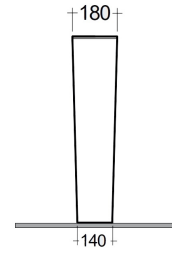

RAK-ILLUSION WASHBASIN FULL PEDESTAL 75 CM

Wash basin | Pedestal

RAK
CERAMICS

10.0 Kg.

TECHNICAL SPECIFICATIONS

Suite:	RAK-ILLUSION
Type:	Pedestal
Dimensions:	745 x 180 mm
Weight:	10 Kg
Color:	Alpine White
Shape of basin:	Rounded Rectangle

Code	Name
MORFP2400AWHA	MORNING PEDESTAL
ILLWB6501AWHA	RAK-ILLUSION
ILLWB6001AWHA	RAK-ILLUSION
ILLWB5501AWHA	RAK-ILLUSION

Dimensions: All dimensions in mm. Tolerance of vitreous china & fireclay items: $\pm 5\%$ for below 200mm and $\pm 3\%$ for above 200mm; for all other items tolerance $\pm 1\%$. Note: Due to a continuing development program to improve design and performance, the manufacturer reserves all rights to vary specifications without prior information. Please note accessories are for photographic use only.